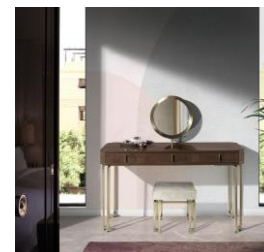

HURTADO®

HANDCRAFTED
100% IN
SPAIN

Bond
COLLECTION

INCHES: W 17 3/4" D 17 3/4" H 17 3/4"
CM: W 45cm D 45cm H 45cm

Ref. 448200

Vol.: 0.12 m³ P. Bruto: 10 Kgs. Bultos: 1
Vol.: 0.12 cbm - 4 f3 / Gross W.: 10 Kgs. - 22 Lbs / Box: 1

BENCH

C.O.M. 0,75 m / 0,8 yds

Introducing the Bond Collection Bench. With its geometric design and intricate use of straight lines, this piece is both modern and sophisticated.

BANQUETA

Metraje 0,75 m

La banqueta Bond es moderna y sofisticada gracias a su diseño geométrico y al intrincado uso de líneas rectas.

Ref. 448200

INCHES: W 17 3/4" D 17 3/4" H 17 3/4"

CM: W 45cm D 45cm H 45cm

METAL

M01
Stainless Steel
Acero Inox

M02
Brass
Latón

M03
Bronze
Bronce

M04
Black Nickel
Níquel Negro