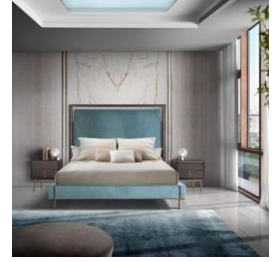

HURTADO®

HANDCRAFTED
100% IN
SPAIN

Coral
COLLECTION

INCHES: W 76 1/2" D 85" H 70 3/4"
CM: W 194cm D 216cm H 180cm

Ref. CRKP12

Vol.: 1.22 m³ P. Bruto: 155 Kgs. Bultos: 4
Vol.: 1.22 cbm - 43 f3 / Gross W.: 155 Kgs. - 342 Lbs / Box: 4

UPHOLSTERED KING SIZE BED (EU)

EU King size mattress (Inches: 70 3/4" x 78 3/4" - CM: 180 x 200 cm). C.O.M. 9,5 m / 10,4 yds. Stainless steel legs.

After the success of The Coral Bed, Hurtado designed a grander version of the design with a taller headboard to make an impression as you rest. Delight in well-deserved lavish rest with The Coral King Size Bed CRKP12. Rejuvenate and escape to an inspired dream world. This design features HURTADO's touch of opulence that has been established since 1940 through world-class craftsmanship.

CAMA KING TAPIZADO (EU)

Colchón King EU 180 x 200 cm (70 3/4" x 78 3/4"). Metraje 9,5 m. Patas de acero inoxidable.

Tras el gran éxito de la cama Coral, HURTADO ha diseñado una versión impresionante con cabecero más alto. Disfruta de un lujoso y merecido descanso con la Cama Coral CRKP12. Rejuvenece y escapa a un mundo de ensueño. Este diseño conjuga el toque de elegancia establecido por la marca HURTADO.