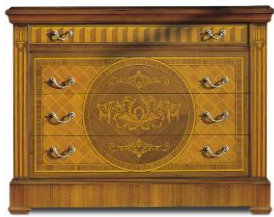

DINING ROOM

COMEDOR

Ref. 202776

INCHES: W 94 1/2" D 46 3/4" H 30" EXT(2x19 3/4")
TOTAL 133 3/4"

CM: W 240cm D 119cm H 76cm EXT(2x50cm) TOTAL
340cm

1 pcs.
und.

509 SATIN ALMOND WALNUT
NOGAL ALMENDRA SATINADO

Ref. 302696

INCHES: W 50" D 20 1/2" H 36 1/2"

CM: W 127cm D 52cm H 93cm

2 pcs.
und.

509 SATIN ALMOND WALNUT
NOGAL ALMENDRA SATINADO

Ref. 537200

INCHES: W 21 1/4" D 30" H 39 1/4" SH 20"

CM: W 54cm D 76cm H 100cm SH 51cm